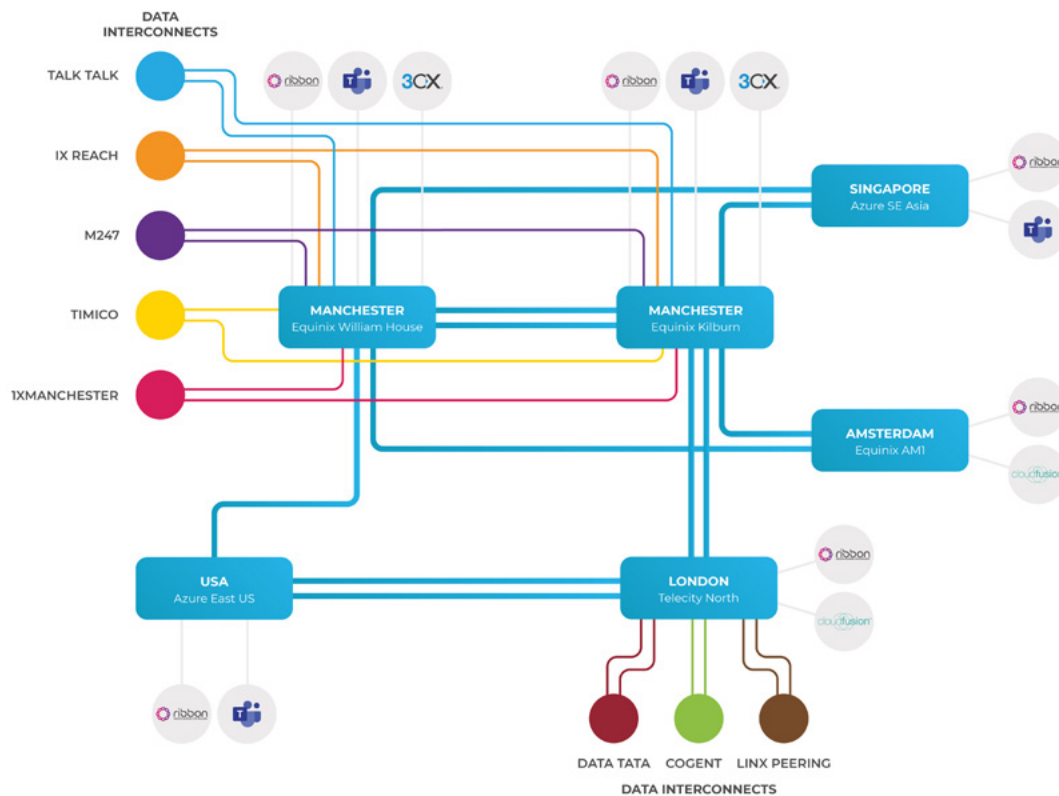

## Phone Numbers

Seamlessly port your existing phone numbers to Infinitel. Easily provision new numbers in just a matter of minutes. UK geographic, non-geographic and international ranges are available in more than 100 countries.

## 24/7 Support

Our solutions are supported 24/7 by an in-house technical team and backed by a 99.99% Service Level Agreement.

## HD Quality Voice

The best audio codecs for crystal-clear sound, and a network footprint in all the places you need for the lowest-possible latency.

## Integrate with any PBX

Our SIP trunks integrate seamlessly with any PBX, including Asterisk, FreePBX, 3CX, Microsoft Teams and more.

Connect securely to the Infinitel platform from nearly 500 locations across 200+ countries. Safeguard your conversations with a private interconnection, for enterprise-grade security and quality.